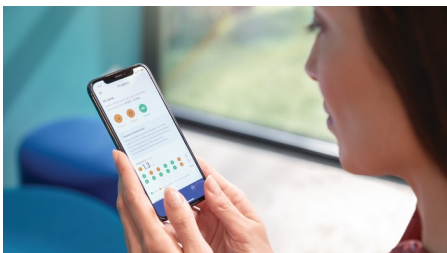

Progress Report

The DiamondClean 9000 gives you the guidance you need to improve and maintain healthy brushing habits in between dentist checkups. Built-in smart sensors let you know when you're using too much pressure, and by

connecting your brushing experience to the Sonicare app, a personalized Progress Report helps you stay on track, to see how much you've improved over time.